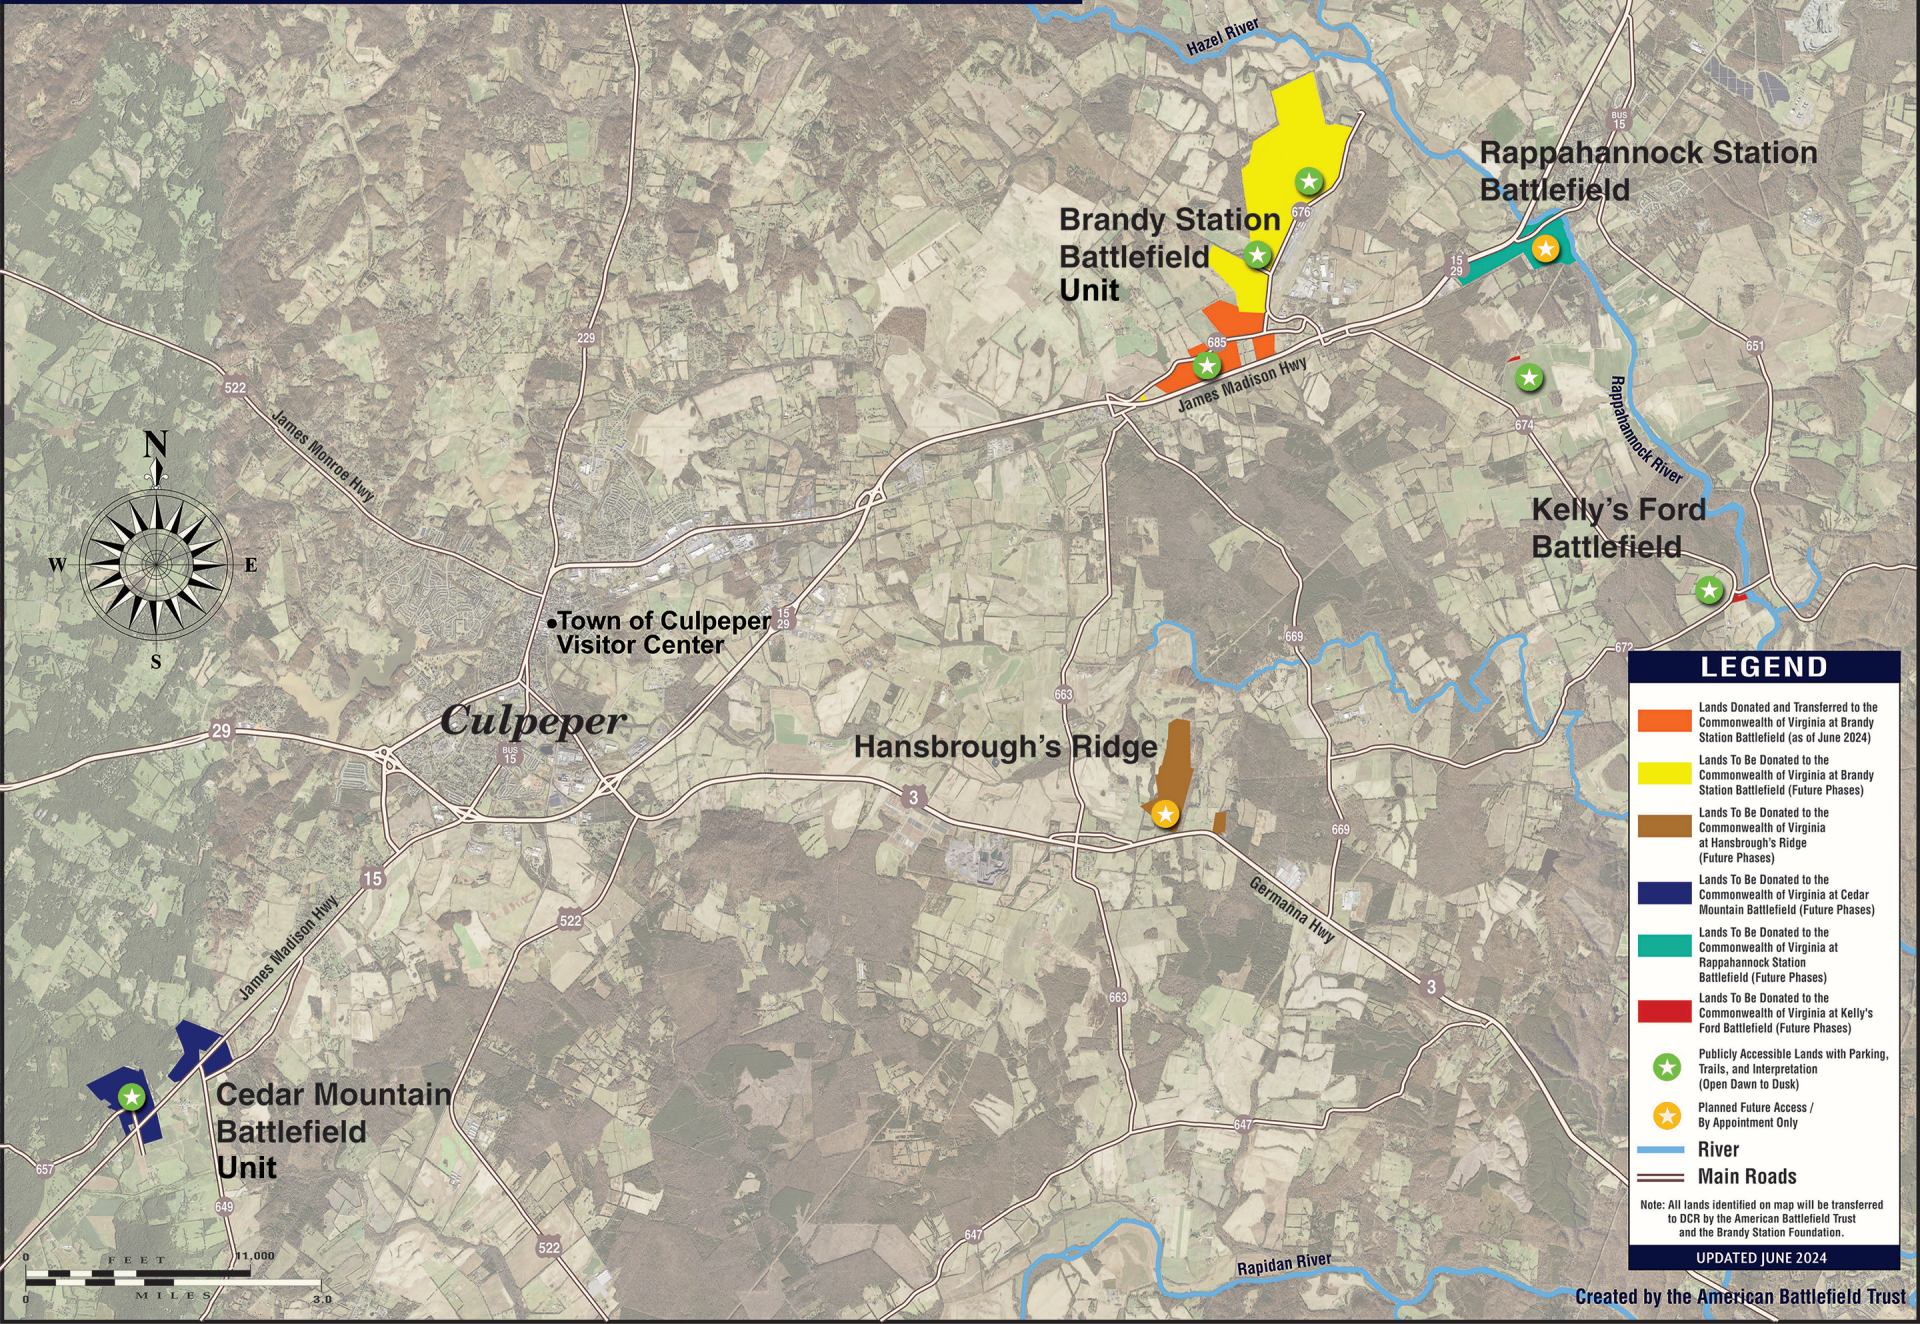

# Culpeper Battlefields State Park

## Future Battlefield Park Lands

### LEGEND

- Lands Donated and Transferred to the Commonwealth of Virginia at Brandy Station Battlefield (as of June 2024)
- Lands To Be Donated to the Commonwealth of Virginia at Brandy Station Battlefield (Future Phases)
- Lands To Be Donated to the Commonwealth of Virginia at Hansbrough's Ridge (Future Phases)
- Lands To Be Donated to the Commonwealth of Virginia at Cedar Mountain Battlefield (Future Phases)
- Lands To Be Donated to the Commonwealth of Virginia at Rappahannock Station Battlefield (Future Phases)
- Lands To Be Donated to the Commonwealth of Virginia at Kelly's Ford Battlefield (Future Phases)
- ☆ Publicly Accessible Lands with Parking, Trails, and Interpretation (Open Dawn to Dusk)
- ☆ Planned Future Access / By Appointment Only
- River
- Main Roads

Note: All lands identified on map will be transferred to DCR by the American Battlefield Trust and the Brandy Station Foundation.

**UPDATED JUNE 2024**