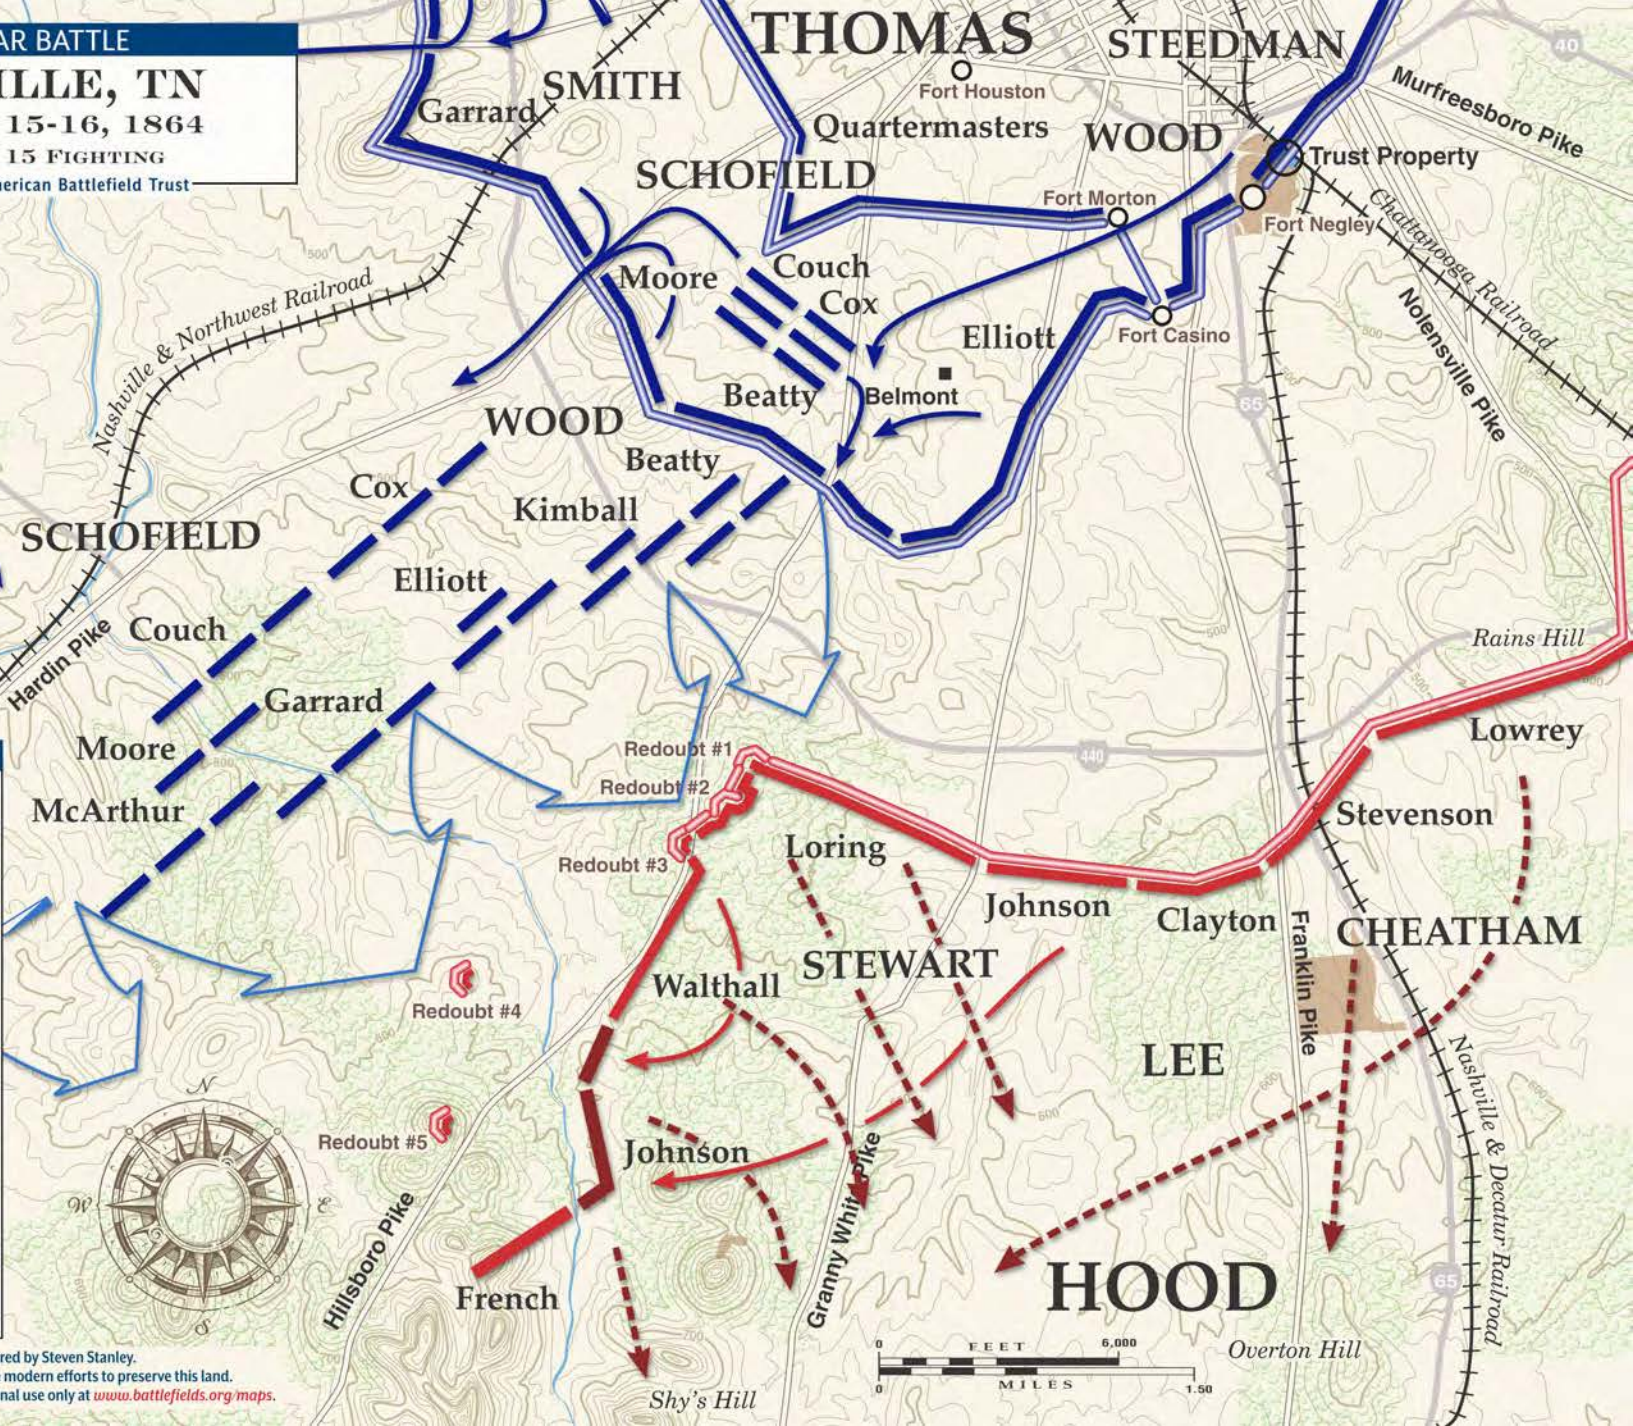

CIVIL WAR BATTLE

NASHVILLE, TN

DECEMBER 15-16, 1864

DECEMBER 15 FIGHTING

Presented by the American Battlefield Trust

LEGEND

TROOP MOVEMENTS

	Confederate		Union
	FIRST PHASE		
	SECOND PHASE		

LAND FEATURES & PRESERVATION

- 19th-Century Woodline
- 19th-Century Structures
- 19th-Century Forts
- 19th-Century Roads
- 19th-Century Roads no longer in existence
- 19th-Century Fences
- Modern Roads
- Preserved by the American Battlefield Trust & other Partner Organizations
- Preserved by other Organizations

UPDATED NOVEMBER 2024

AMERICAN BATTLEFIELD TRUST

© American Battlefield Trust. Map prepared by Steven Stanley.
The historic battlefield is shown alongside modern efforts to preserve this land.
Maps are available for download for personal use only at www.battlefields.org/maps.